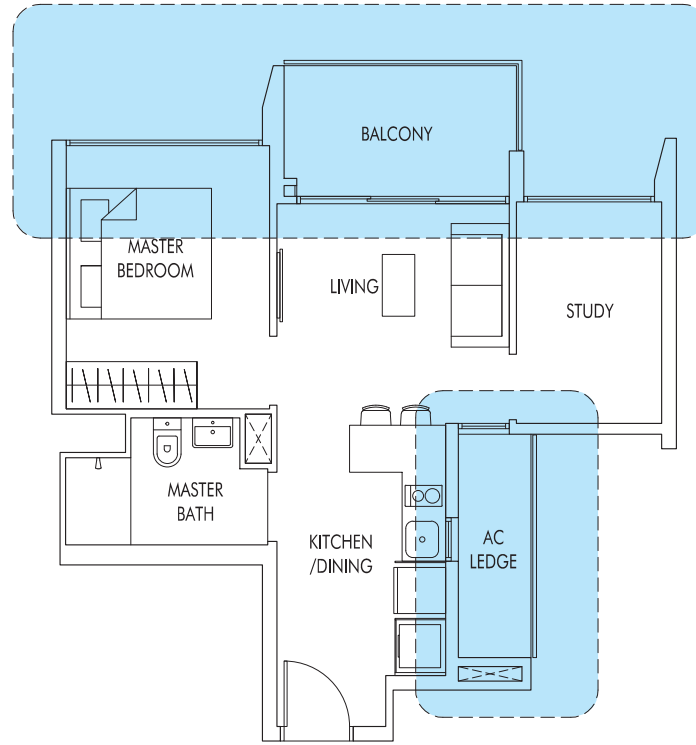

1 Bedroom / 1 + Study

TYPE A1

46 sq m | 495 sq ft

#02-11 to #25-11 (mirror)
#02-15 to #25-15

TYPE A2

53 sq m | 570 sq ft

#02-01 to #23-01
#02-05 to #24-05 (mirror)
#02-06 to #25-06
#02-10 to #25-10 (mirror)

TYPE A2a

53 sq m | 570 sq ft

WITH VERTICAL LOUVERS
AS PER DSTA REQUIREMENT

#24-01

TYPE A1P

46 sq m | 495 sq ft
(including PES of 6 sq m/65 sq ft)

#01-11 (mirror)
#01-15

TYPE A2P

53 sq m | 570 sq ft
(including PES of 6 sq m/65 sq ft)

#01-01
#01-05 (mirror)
#01-06
#01-10 (mirror)