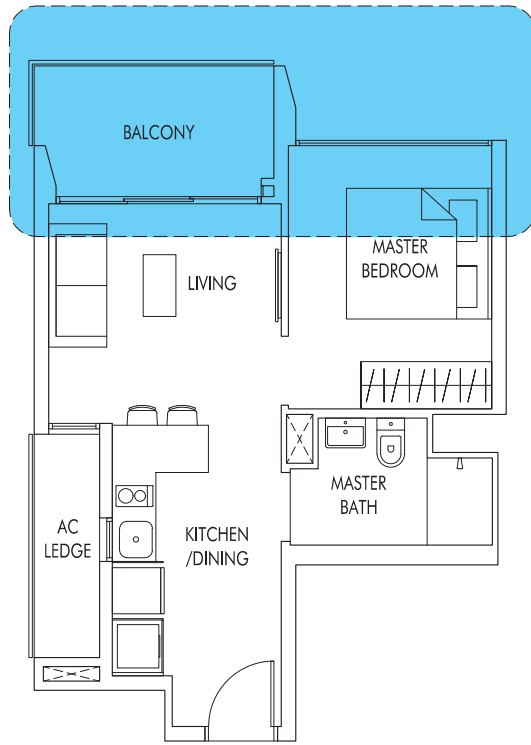

1 Bedroom / 1 + Study

TYPE A1

46 sq m | 495 sq ft

#02-11 to #25-11 (mirror)
#02-15 to #25-15

TYPE A2

53 sq m | 570 sq ft

#02-01 to #23-01
#02-05 to #24-05 (mirror)
#02-06 to #25-06
#02-10 to #25-10 (mirror)

TYPE A2a

53 sq m | 570 sq ft

WITH VERTICAL LOUVERS
AS PER DSTA REQUIREMENT

#24-01

TYPE A1P

46 sq m | 495 sq ft
(including PES of 6 sq m/65 sq ft)

#01-11 (mirror)
#01-15

TYPE A2P

53 sq m | 570 sq ft
(including PES of 6 sq m/65 sq ft)

#01-01
#01-05 (mirror)
#01-06
#01-10 (mirror)